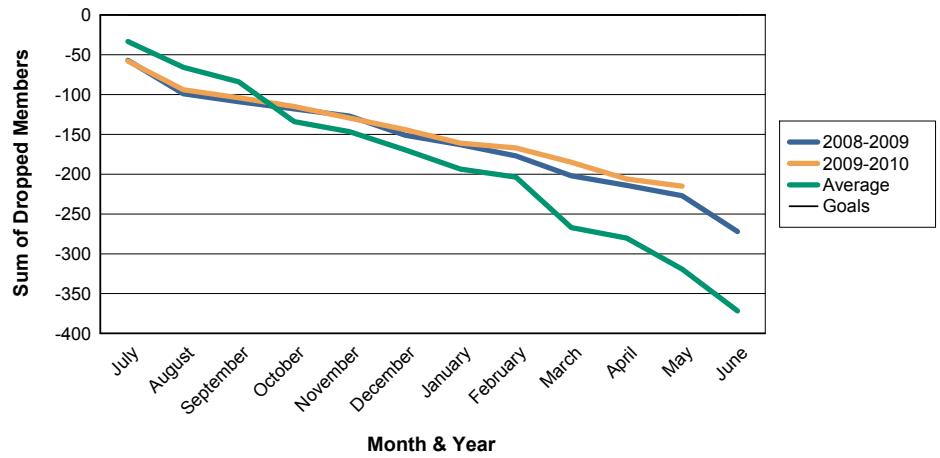

Sum of Dropped Members/ Month & Year

For District 324D2