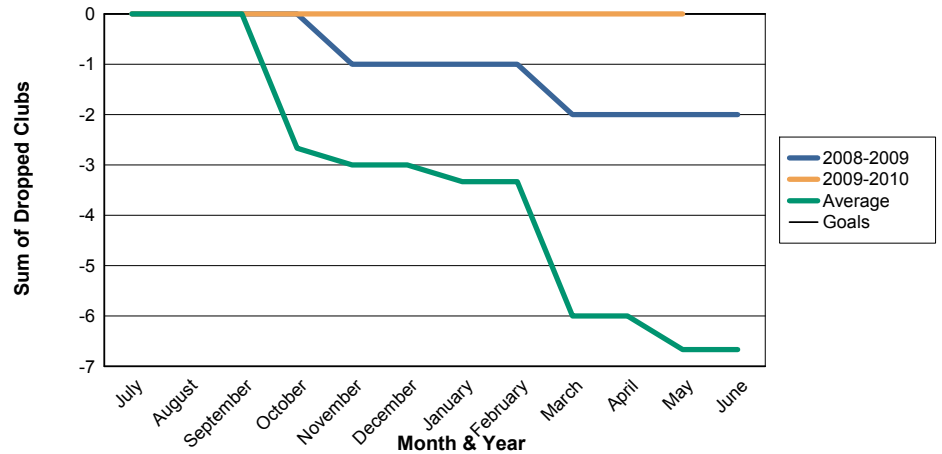

3 Year Comparisons for GMT Constitutional Area 6

By GMT District

As of May 2010

Sum of New Clubs/ Month & Year

For District 324D2

Sum of Dropped Clubs/ Month & Year

For District 324D2

Sum of Net Clubs/ Month & Year