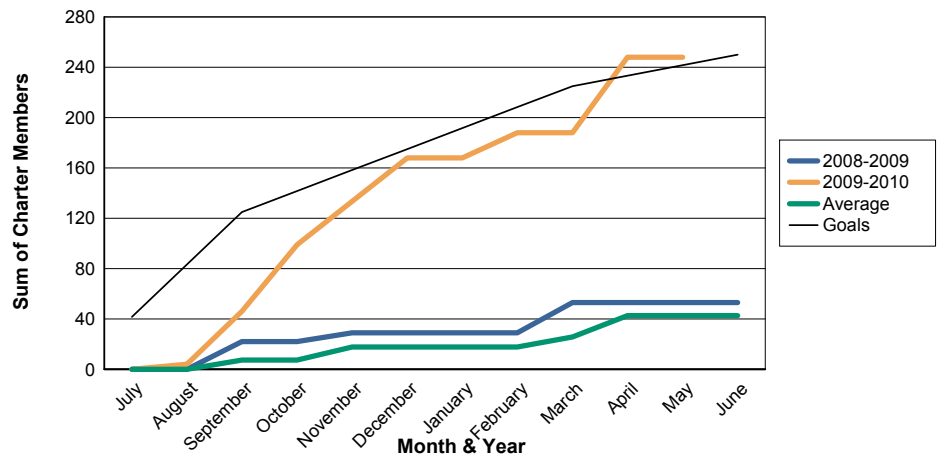

Sum of Charter Members/ Month & Year

For District 324D2