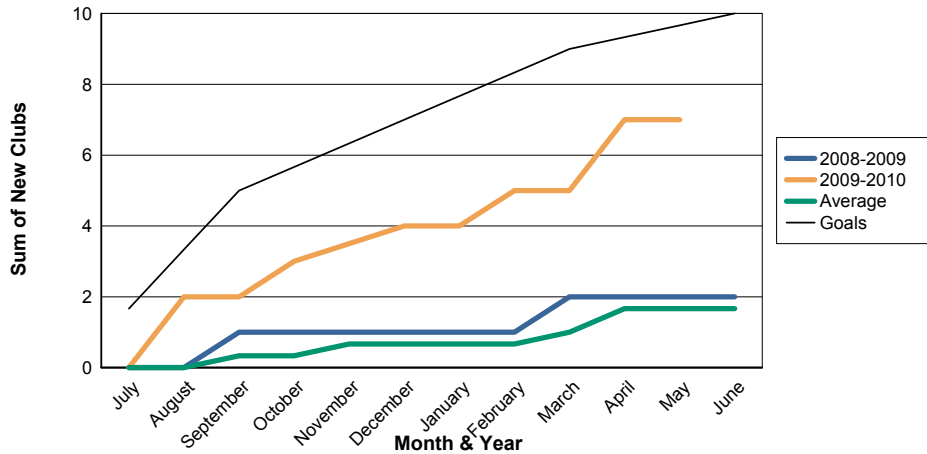

3 Year Comparisons for GMT Constitutional Area 6

By GMT District

As of May 2010

Sum of New Clubs/ Month & Year

For District 324D2

Sum of Dropped Clubs/ Month & Year

For District 324D2

Sum of Net Clubs/ Month & Year