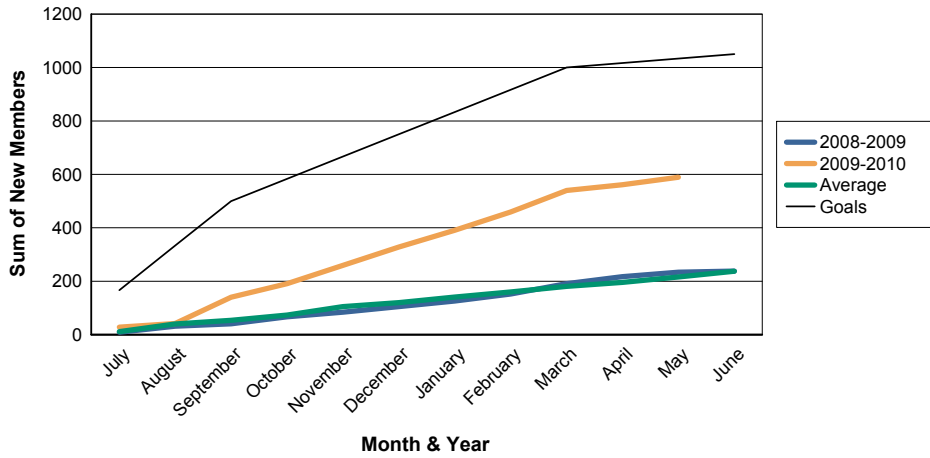

For District 324D2

Sum of Charter Members/ Month & Year

For District 324D2

3 Year Comparisons for GMT Constitutional Area 6

By GMT District

As of May 2010

Sum of New Members/ Month & Year

For District 324D2