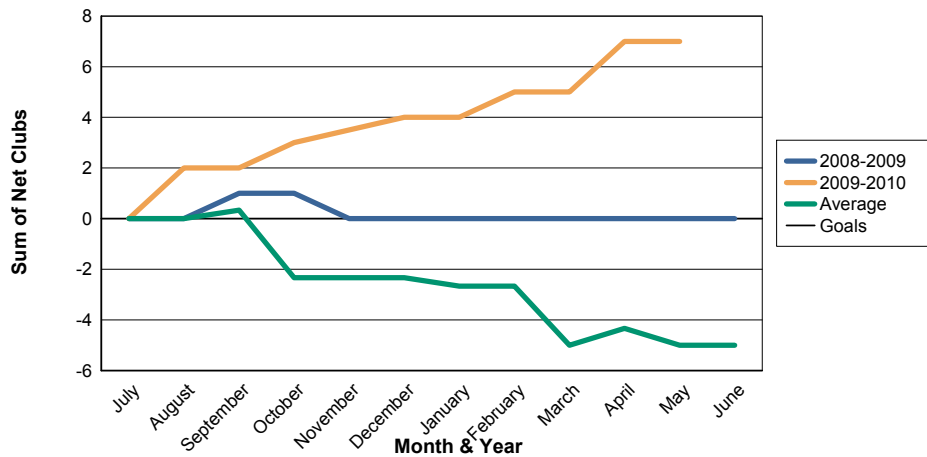

Sum of Net Clubs/ Month & Year

For District 324D2